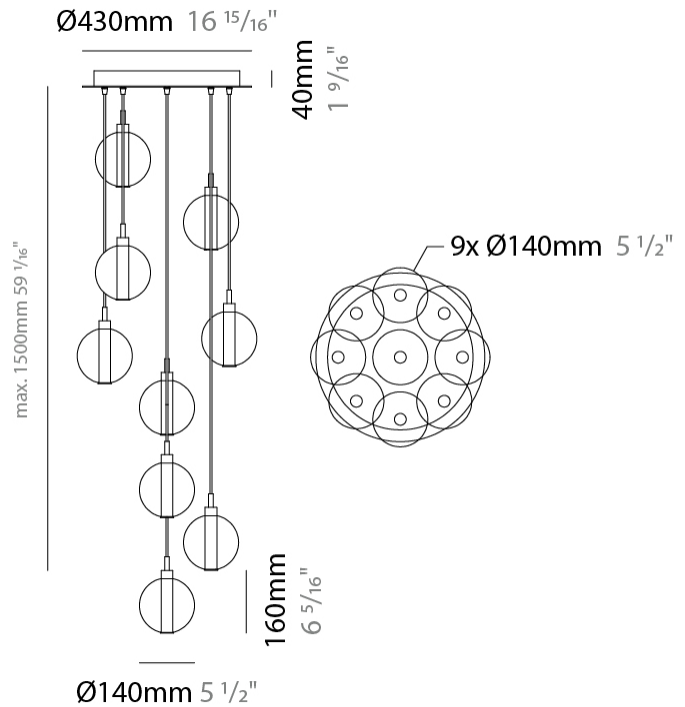

PROJECT	
TYPE	
SPECIFIER	
QUANTITY	
DATE	

OSCURA - 9 LIGHT MULTIPLE SUSPENSION

D141144-

base number   Finish
Options

1. To build a product code in our configurator select the specify button on the base model # product page
2. To build a manual product code on this datasheet choose from the options listed below in blue font and add the suffix to the base model #

GENERAL

Series: Oscura
Subseries: Oscura - 9 Light Multiple
Brand: Cangini & Tucci
Division: Design
Mounting Type: Suspension
Mounting Location: Ceiling
Subcategory: Pendant

PHYSICAL

Shape: Round
Diameter (mm): 460
Diameter (in): 18 7/8
Height (mm): 160
Height (in): 6 5/16
Max. Overall Height (mm): 1660
Max. Overall Height (in): 64 15/16
Light Distribution: Omnidirectional
Weight (kg): 5.6
Weight (lbs): 12.35
Fixture Finish: AMB / BLK / BRZ / GLD / GRN / PNK / RGD / RUB / SKB /
SMK / STE / TOB / TRA
Holder Finish: PSS
Fixture Material: Glass / Metal
Cable Details: 1500mm cable

ELECTRICAL

Number of Lamps: 9
Lamp Type: LED Retrofit
Bulb Included: Bulb Not Included
Total Output Wattage (W): 36
Max. Wattage Per Lamp (W): 4
Lamp Base: G9
Input Voltage (V): 120

LED

OPTICAL

RATINGS AND CERTIFICATIONS

Certified By: Certified for North American Standards
IP rating: IP20