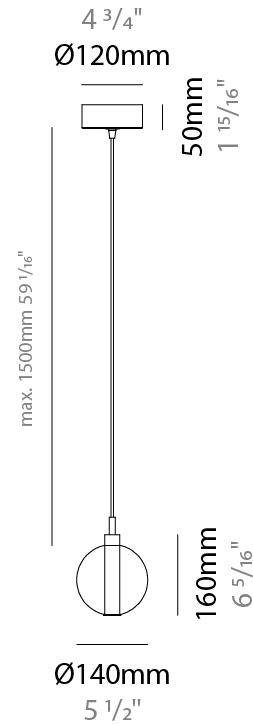

PROJECT	_____
TYPE	_____
SPECIFIER	_____
QUANTITY	_____
DATE	_____

OSCURA - MONOPOINT SUSPENSION

D141135-

base number   Finish
Options

1. To build a product code in our configurator select the specify button on the base model # product page
2. To build a manual product code on this datasheet choose from the options listed below in blue font and add the suffix to the base model #

GENERAL

Series: Oscura
Subseries: Oscura - Monopoint
Brand: Cangini & Tucci
Division: Design
Mounting Type: Suspension
Mounting Location: Ceiling
Subcategory: Pendant

PHYSICAL

Shape: Round
Diameter (mm): 140
Diameter (in): 5 1/2
Height (mm): 160
Height (in): 6 5/16
Max. Overall Height (mm): 1660
Max. Overall Height (in): 65 3/8
Light Distribution: Omnidirectional
Weight (kg): 0.51
Weight (lbs): 1.12
Fixture Finish: AMB / BLK / BRZ / GLD / GRN / PNK / RGD / RUB / SKB /
SMK / STE / TOB / TRA
Holder Finish: CHR
Fixture Material: Glass / Metal
Cable Details: 1500mm cable

ELECTRICAL

Number of Lamps: 1
Lamp Type: LED Retrofit
Bulb Included: Bulb Not Included
Max. Wattage Per Lamp (W): 4
Lamp Base: G9
Input Voltage (V): 120

LED

OPTICAL

RATINGS AND CERTIFICATIONS

Certified By: Certified for North American Standards
IP rating: IP20